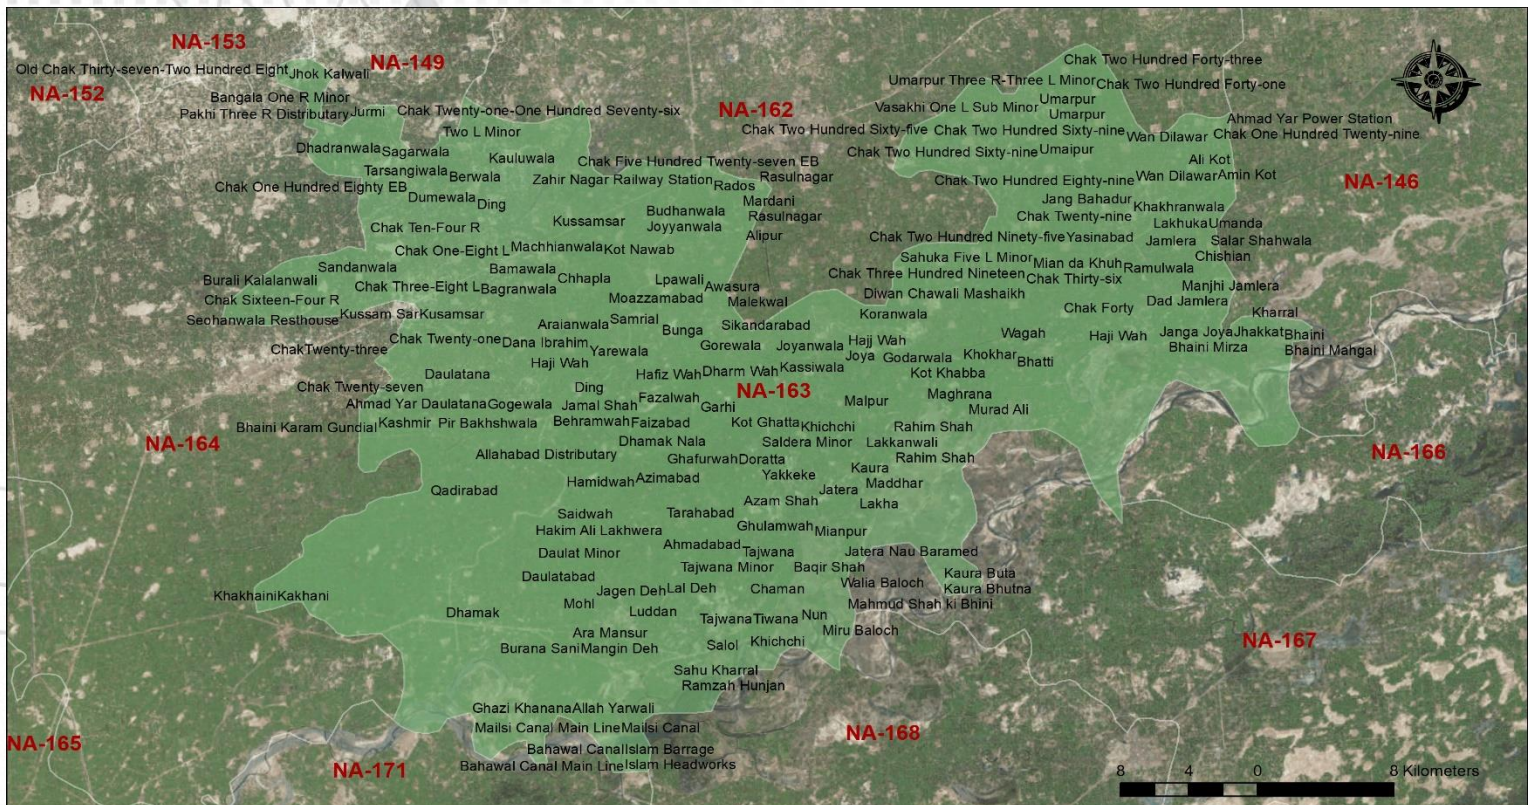

CONSTITUENCY PROFILE

NA-163 VEHARI-II

PUNJAB

CONSTITUENCY POPULATION

716,240

VOTER STATISTICS

Male

215,945

Female

161,557

Total

377,502

53%

of the total population are registered as voters

POLLING STATIONS

62

Male

53

Female

186

Combined

301

Total

Number of polling stations where registered voters exceed 1,200

AVERAGE VOTER AT POLLING STATION

1,254

AVERAGE VOTER AT POLLING BOOTH

547

LIST OF CONTESTING CANDIDATES

#	Name	Name of Political Party
1	Sajid Mehdi	Pakistan Muslim League (Nawaz)
2	Syed Muhammad Ismail Shah	Tehreek-e-Labaik Pakistan
3	Arifa Nazir	Independent
4	Ghulam Murtaza	Pakistan Human Party
5	Muhammad Ishaq Khan Khakwani	Pakistan Tehreek-e-Insaf
6	Muhammad Akram	Independent
7	Muhammad Anwar	Pakistan Kissan Ittehad (Ch. Anwar)
8	Muhammad Javed Khan	Independent
9	Natasha Doltana	Pakistan Peoples Party Parliamentarians